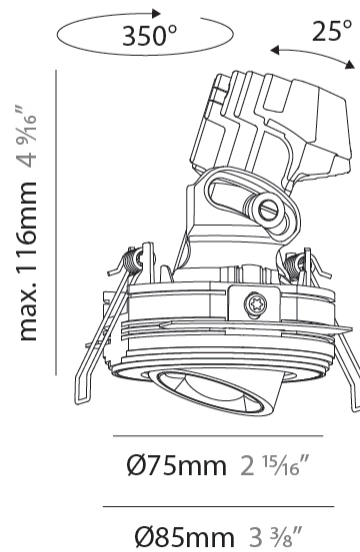

PHYSICAL

Aperture Sizes - Downlights: 1"
Shape: Round
Diameter (mm): 75
Diameter (in): 2 ¹⁵/₁₆
Height (mm): 116
Height (in): 4 ⁹/₁₆
Ceiling Thickness (mm): 10 / 12.5 / 15 / 25
Ceiling Thickness (in): 3/8 or 1/2 or 9/16 or 1
Min. Recessing Depth (mm): 125
Min. Recessing Depth (in): 4 ¹⁵/₁₆
Fixture Finish: SSR / BKV / CWI / CRY / HAB / UFT / ITA / RUA / FTG / MYG / LOD / PUS / FRO / FUP / KIA / POP / BLS / SPG / MEY / GOH / CHC / COM / ABZ / JAG / OBR / MOS / ROR
Fixture Material: Aluminum Die Cast
Cut-out Measurements: D. 86mm / 3 3/8"

ELECTRICAL

Lamp Type: LED (Zhaga Standard)
Input Wattage (W): 16
Total Output Wattage (W): 14.6
Dimming: Tri-Mode (Non-Dimming and Phase Dimming (120Vac only) and 0-10V Dimming)
Driver Included: No
Driver Location: Recessed Housing
Driver Type: Constant Current - Universal
Driver Class: Class 2
Input Voltage (V): 120 - 277
Constant Current (MA): 350

LED

Number of LEDs: 1
Color Temperature (°K): 2700 / 3000 / 3500 / 4000
Max. Delivered Lumen (lm): 1067 / 1150 / 1217 / 1220
Nominal Lumen (lm): 1393 / 1501 / 1589 / 1592
CRI: >90 CRI
Lamp Life (hrs): 50000

OPTICAL

Reflector°: 14
Adjustability: Rotational 350° / Tilt 25°

RATINGS AND CERTIFICATIONS

Certified By: Certified for North American Standards
IP rating: IP20