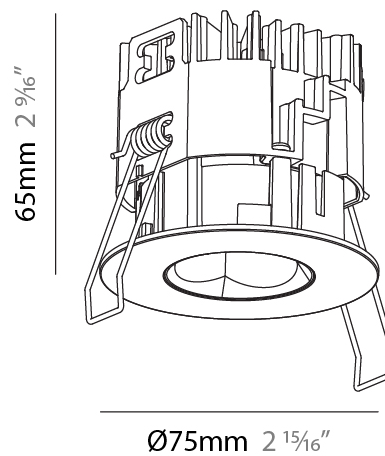

PHYSICAL

Aperture Sizes - Downlights: 1"
Shape: Round
Diameter (mm): 75
Diameter (in): 2 ¹⁵/₁₆
Height (mm): 65
Height (in): 2 ⁹/₁₆
Ceiling Thickness (mm): 1 - 25
Ceiling Thickness (in): 1/16 - 1 3/16
Min. Recessing Depth (mm): 70
Min. Recessing Depth (in): 2 ³/₄
Diffuser: Lens Pack - Spread Lens / Linear Spread Lens / Honeycomb Louver
Fixture Finish: SSR / BKV / CWI / CRY / HAB / UFT / ITA / RUA / FTG / MYG / LOD / PUS / FRO / FUP / KIA / POP / BLS / SPG / MEY / GOH / CHC / COM / ABZ / JAG / OBR / MOS / ROR
Fixture Material: Aluminum Die Cast
Cut-out Measurements: 68mm / 2 11/16" Diameter

ELECTRICAL

Lamp Type: LED (Zhaga Standard)
Input Wattage (W): 16
Total Output Wattage (W): 14.6
Dimming: Tri-Mode (Non-Dimming and Phase Dimming (120Vac only) and 0-10V Dimming)
Driver Included: No
Driver Location: Recessed Housing
Driver Type: Constant Current - Universal
Driver Class: Class 2
Housing: See Components
Input Voltage (V): 120 - 277
Constant Current (MA): 350

LED

Color Temperature (°K): 2700 / 3000 / 3500 / 4000
Max. Delivered Lumen (lm): 1067 / 1150 / 1217 / 1220
Nominal Lumen (lm): 1393 / 1501 / 1589 / 1592
CRI: >90 CRI
Lamp Life (hrs): 50000

OPTICAL

Reflector°: 14
Adjustability: Fixed

RATINGS AND CERTIFICATIONS

Certified By: Certified for North American Standards
IP rating: IP44