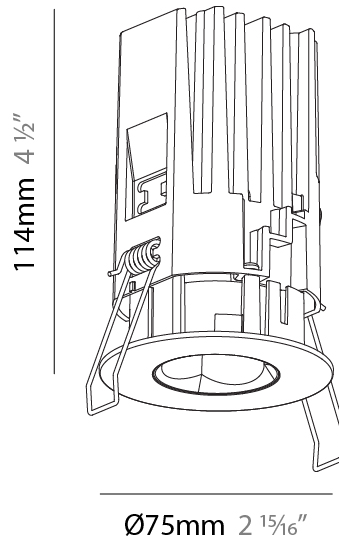

GENERAL

Series: Oiko Pro Round
Subseries: Oiko Pro Round HO
Partner: Prolicht
Division: Architectural
Installation: Recessed
Product Type: Downlight
Mounting Location: Ceiling
Light Distribution: Downlight

PHYSICAL

Aperture Sizes - Downlights: 1"
Shape: Round
Diameter (mm): 75
Diameter (in): 2 ¹⁵/₁₆
Height (mm): 114
Height (in): 4 ¹/₂
Ceiling Thickness (mm): 10 / 12.5 / 15 / 25
Ceiling Thickness (in): 3/8 or 1/2 or 9/16 or 1
Min. Recessing Depth (mm): 120
Min. Recessing Depth (in): 4 ³/₄
Fixture Finish: SSR / BKV / CWI / CRY / HAB / UFT / ITA / RUA / FTG / MYG / LOD / PUS / FRO / FUP / KIA / POP / BLS / SPG / MEY / GOH / CHC / COM / ABZ / JAG / OBR / MOS / ROR
Fixture Material: Aluminum Die Cast
Cut-out Measurements: D. - 68mm / 2 11/16"

ELECTRICAL

Lamp Type: LED (Zhaga Standard)
Input Wattage (W): 20
Total Output Wattage (W): 18.1
Dimming: Tri-Mode (Non-Dimming and Phase Dimming (120Vac only) and 0-10V Dimming)
Driver Included: No
Driver Location: Recessed Housing
Driver Type: Constant Current - Universal
Driver Class: Class 2
Housing: ENCP3
Input Voltage (V): 120 - 277
Constant Current (MA): 500

LED

Number of LEDs: 1
Color Temperature (°K): 2700 / 3000 / 3500 / 4000
Max. Delivered Lumen (lm): 1278 / 1377 / 1459 / 1461
Nominal Lumen (lm): 1668 / 1797 / 1905 / 1907
CRI: >90 CRI
Lamp Life (hrs): 50000

OPTICAL

Reflector°: 14

RATINGS AND CERTIFICATIONS

Certified By: Certified for North American Standards
IP rating: IP44